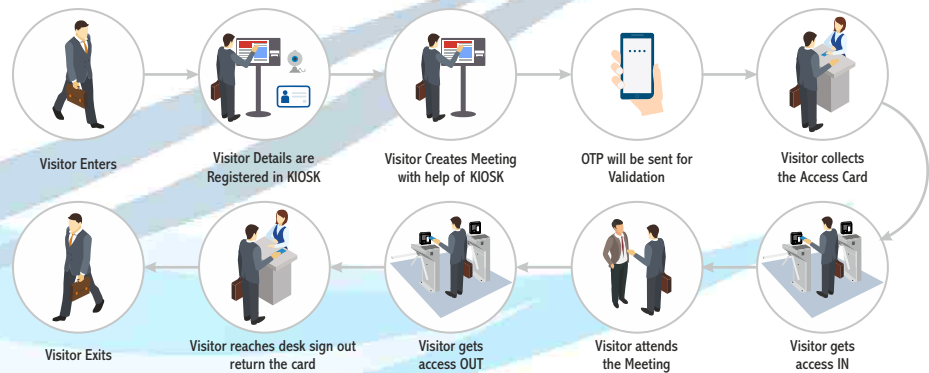

Solus Visitor Dual Printer Kiosk

Architecture Diagram

Introduction

Solus Visitor dual printer KIOSK is designed to guide visitors through an easy-to-operate registration and sign-in process, for both new walk-up or existing pre-registered visitors. The self-registration KIOSK works as a super-efficient receptionist, makes it fast and provides comprehensive Visitor registration, reporting and badge printing. The KIOSK comes with an inbuilt webcam, a biometric reader and a preloaded OS that guides your visitors perfectly through the process by which they obtain an OTP reference code sent to their registered mobile number which can be later shown to the security/ receptionist for further processing.

KIOSK Features

- Self Service Visitor registration, sign in and management.
- Email notifications on lack of print roll paper.
- Provides pre-registered and walk-up visitor support.
- Visitor enrolment with photograph, signature and biometric information.
- Automatic email/SMS notifications to Hosts and Visitors.
- All in one unit KIOSK which includes web camera, barcode scanner, QR code scanner & biometric reader and Badge/ Pass/ Token Printer.
- Customizable as required.

KIOSK Benefits

- Hassle-free self-check-in of Visitors.
- Improves efficiency of the Visitor check-in and check-out process.
- Make the Visitors feel secured.
- Reduce cost or free up reception staff for Visitor meet.